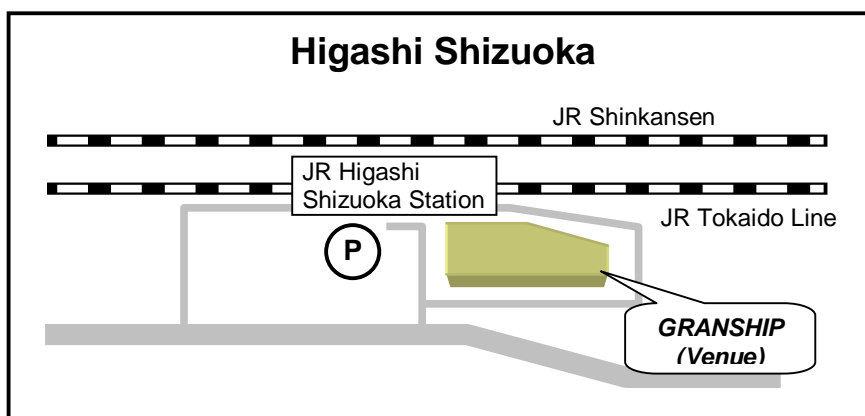

MAP OF SHIZUOKA

← 3 min. by JR Tokaido Line from Shizuoka station