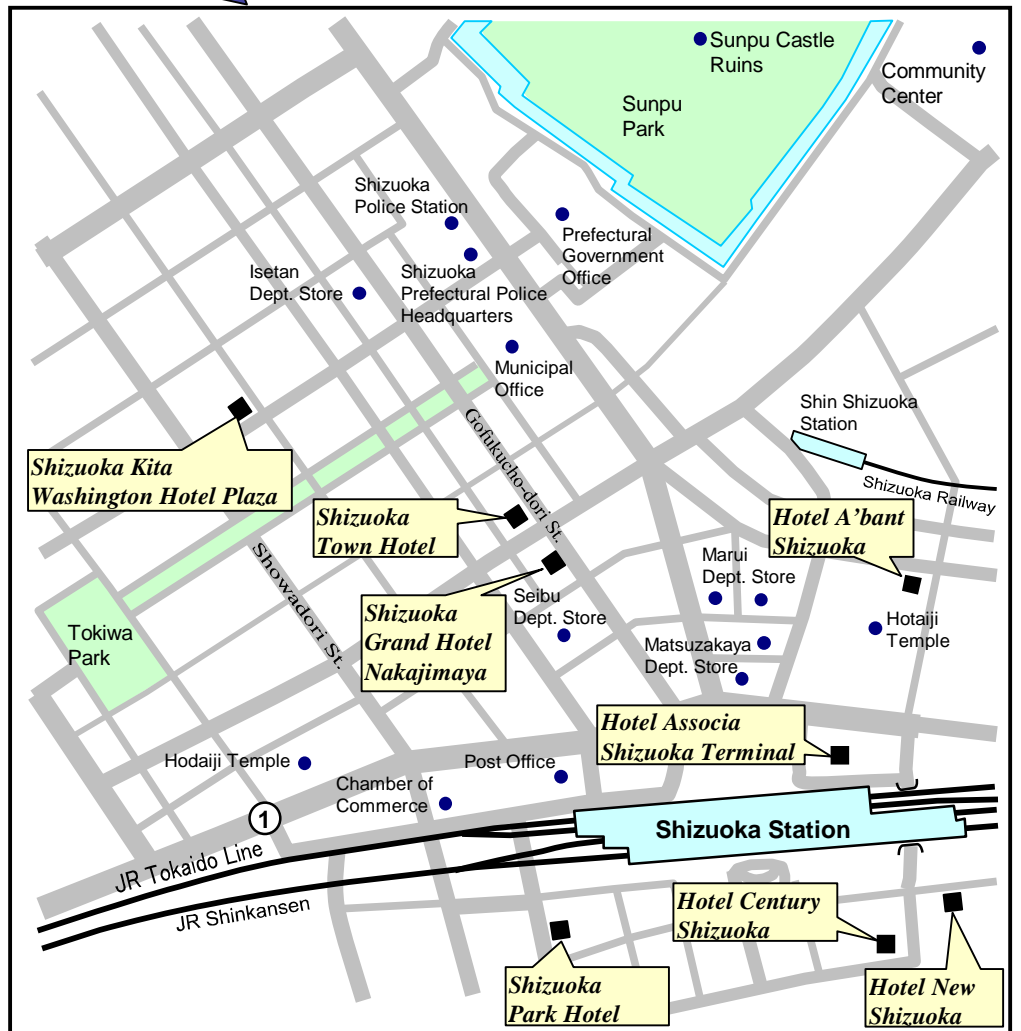

MAP OF SHIZUOKA

← 3 min. by JR Tokaido Line from Shizuoka station